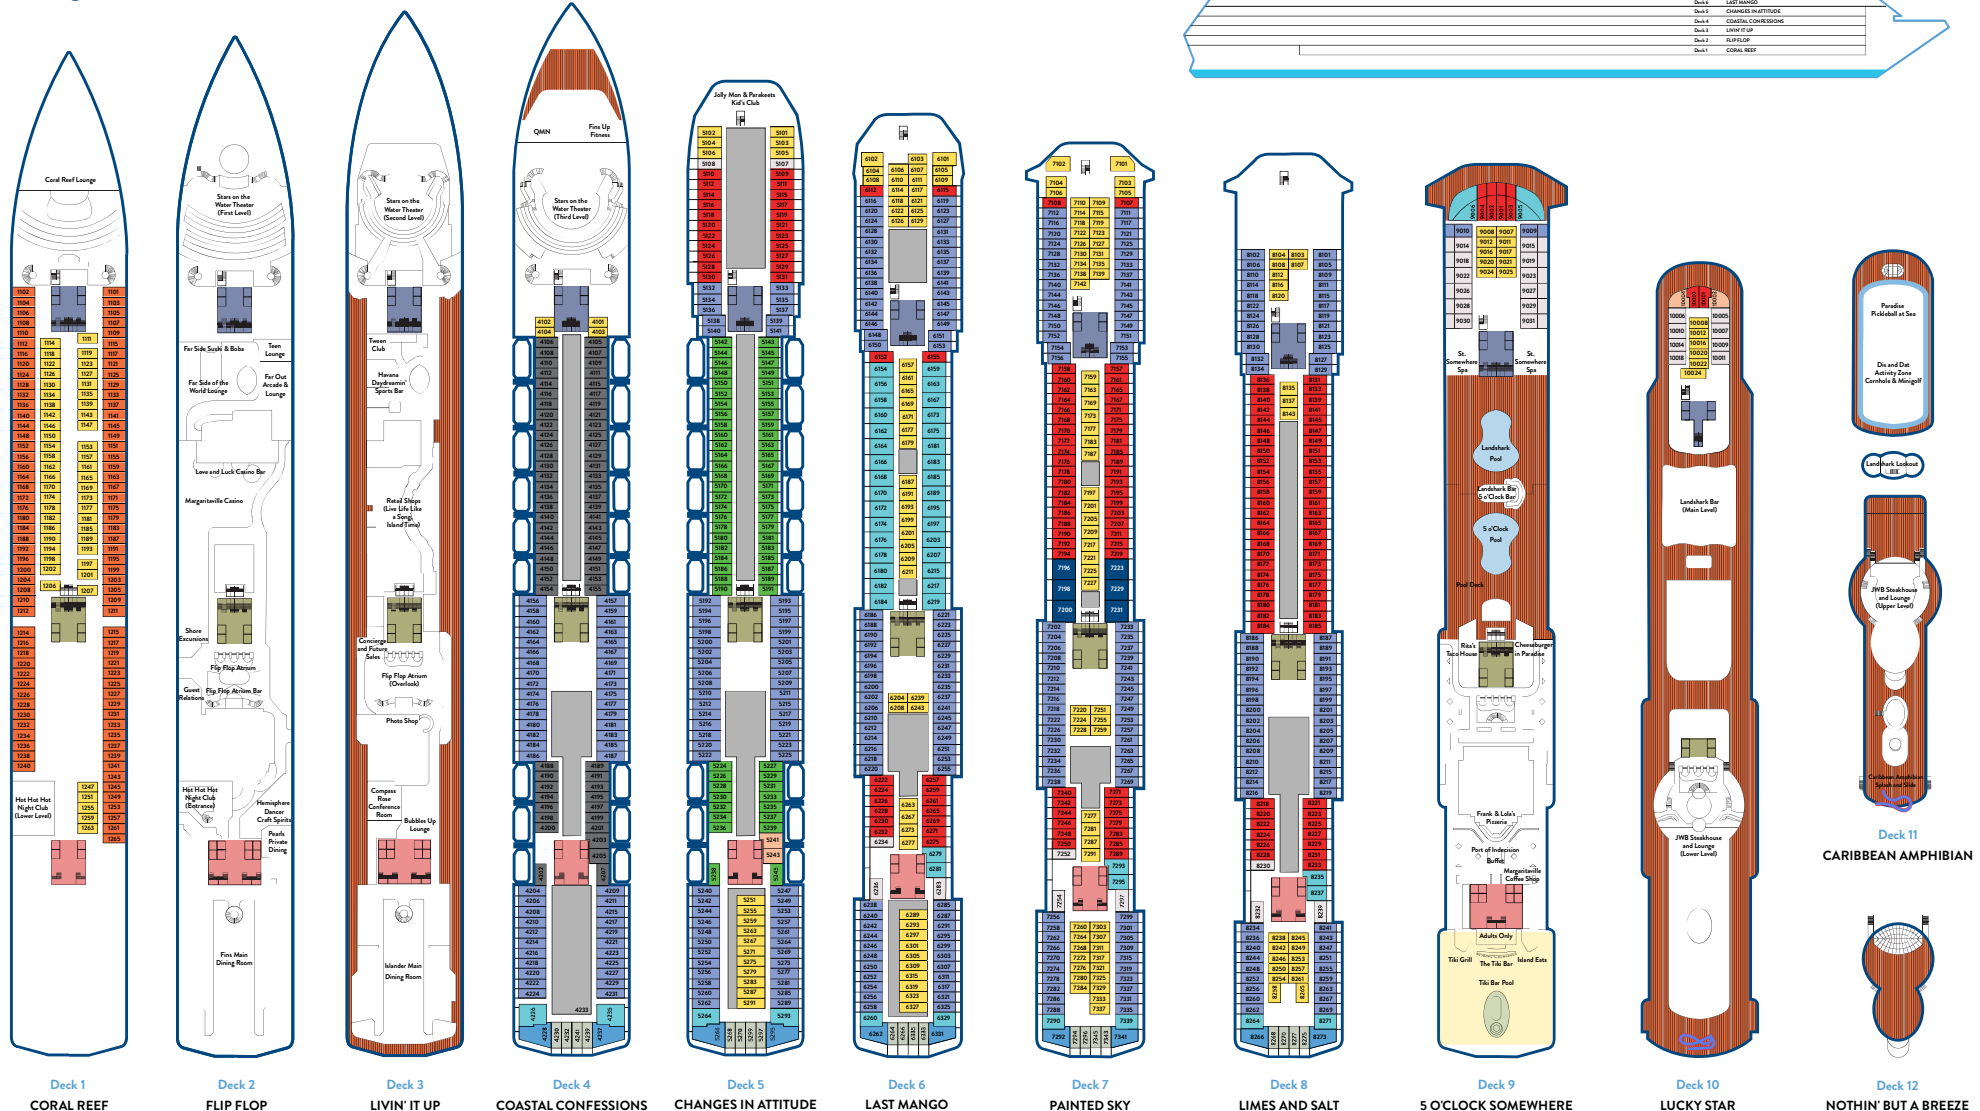

# MARGARITAVILLE *at Sea*

## Islander

### STATEROOM CATEGORIES

- Breezy Balcony Stateroom
- Extended Balcony Stateroom
- Picturesque Ocean View Stateroom
- Wake View Balcony
- Grand Terrace Corner Suites
- Grand Terrace Suites
- Premium Extended Balcony
- Partial View Balcony
- Cozy Interior Stateroom
- Partial Ocean View Stateroom
- Serene Junior Suites
- Branded Suites

Deck 11  
CARIBBEAN AMPHIBIAN